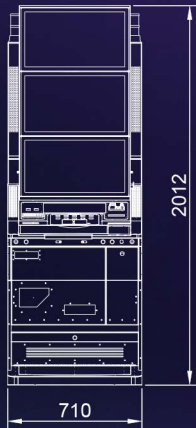

TOWER SLANT TOP™

The Tower™ Slant Top slot cabinet boasts superior ergonomics and solid construction for a high-quality gaming experience. Immerse yourself in gameplay with the 43" vertically curved monitor, 4K resolution, and dynamic LED panel. With optional equipment, this cabinet is a perfect addition to any gaming floor.

Features:

- ▶ Robust construction with superior ergonomics for extended gameplay
- ▶ 43" vertically curved monitor with crystal-clear 4K resolution for an immersive gaming experience
- ▶ Dynamic LED panel showcasing vibrant graphics and animations
- ▶ Optional equipment available (bill acceptor with stacker, printer, and CMS panel) for a fully customized solution to suit your needs
- ▶ Easy maintenance and serviceability